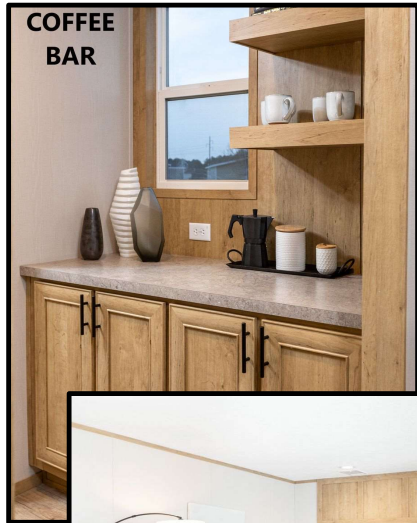

**SINGLEWIDE SPECIAL**

**\$89,900.00**

**COFFEE BAR**

Bedrooms	3
Bathrooms	2
Sq Feet	1191
Width	16
Depth	76

**PRICING INCLUDES:**  
 LOCAL DELIVERY AND SET UP ON-SITE  
 BLOCK, LEVEL AND TIE DOWN  
*SCHEDULE YOUR TOUR NOW!*