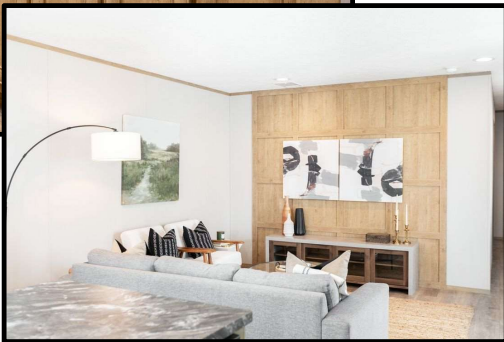

**SINGLEWIDE SPECIAL**

**\$89,900.00**

**COFFEE BAR**

Bedrooms	3
Bathrooms	2
Sq Feet	1191
Width	16
Depth	76

**PRICING INCLUDES:**  
 LOCAL DELIVERY AND SET UP ON-SITE  
 BLOCK, LEVEL AND TIE DOWN  
*SCHEDULE YOUR TOUR NOW!*